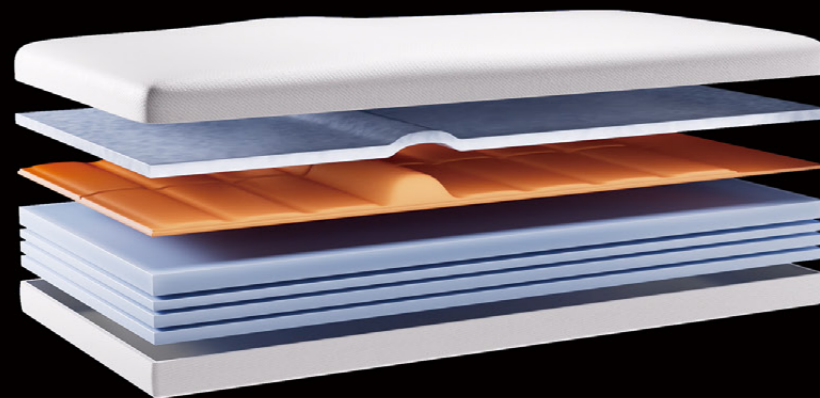

3 Modes To Offer Personalized Care

4-Zone Massage

40°C Heating

◀ Air Chamber