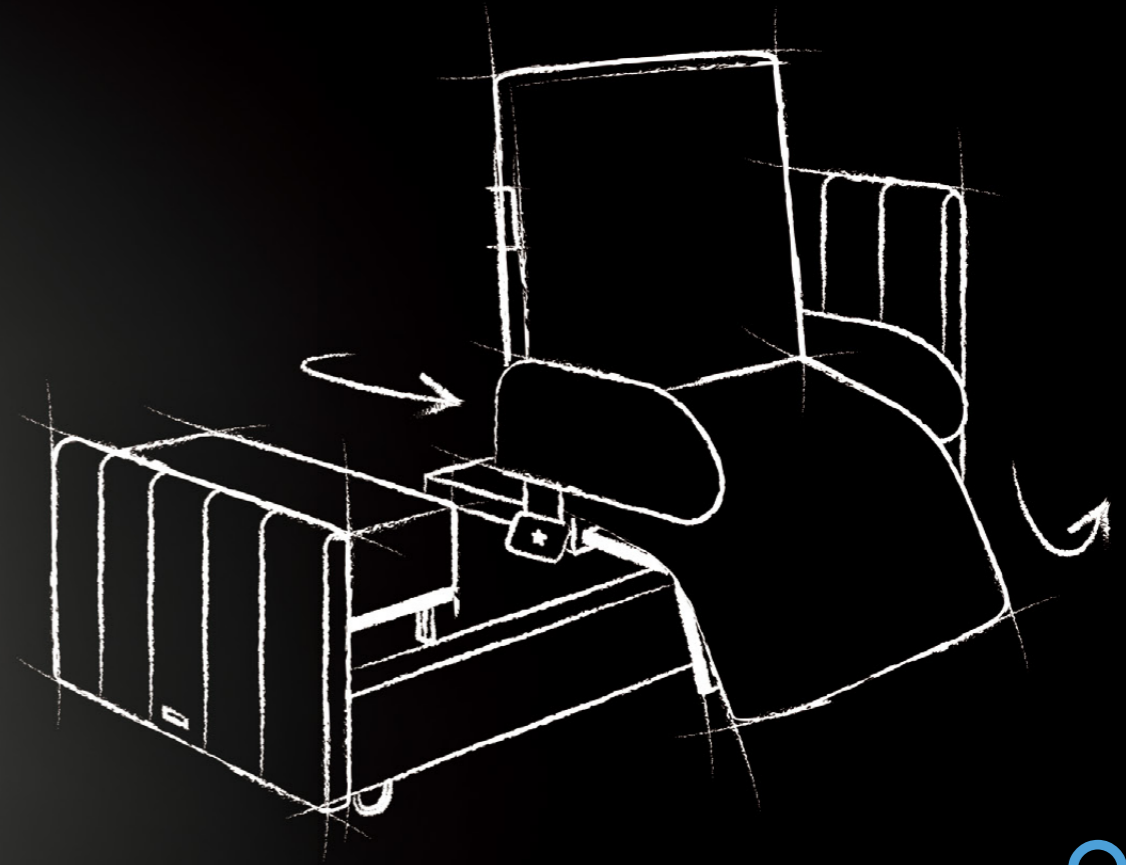

Our Customer Profiles

Diabetes	Cancer
Pregnancy	Stroke
Acid Reflux	Arthritis
Sleep Deprivation	Wheelchair Bound

All-In-One Features

Ergonomic Design	90° Rotation Get Out Of Bed	4D Air Fiber Mattress Washable & Breathable	German Technology	Zero-G	Head & Foot Articulation	One Touch Flat	Air Chamber Massage
Heating	170kg Bearing Capacity	Sideboards Protection	Adjustable Height	Wired Remote	Sleep & Health Monitoring	Sleep Report	Out of Bed Alarm

WATCH VIDEO

orin

Ergonomic Design

Like nothing else on the market today, Orin provides care, comfort, security and independence to the highest standard through our innovative product design.

Orin Rotation Bed

Key Features

- Multifunctional Design
- Silent & Durable German Motor
- One-Touch 90° Rotation Bed
- Head (90°) and Foot (35°) Elevation
- Air Chamber Massage
- Heating
- Air Fiber Breathable Mattress
- Sideboards & Safety Belt For Protection
- US FDA Registered For Bed & Mattress
- Sleep & Health Monitoring Apps
- 170kg Weight Capacity

Easy To Get Out

Multifunctional Design One-Click Control

90° rotation helps users to get in and out of bed easily.

WATCH VIDEO

90° Rotation
Get Out Of Bed

Rotate 90°
(easy to get out)

Orin Rotation Bed Dimension