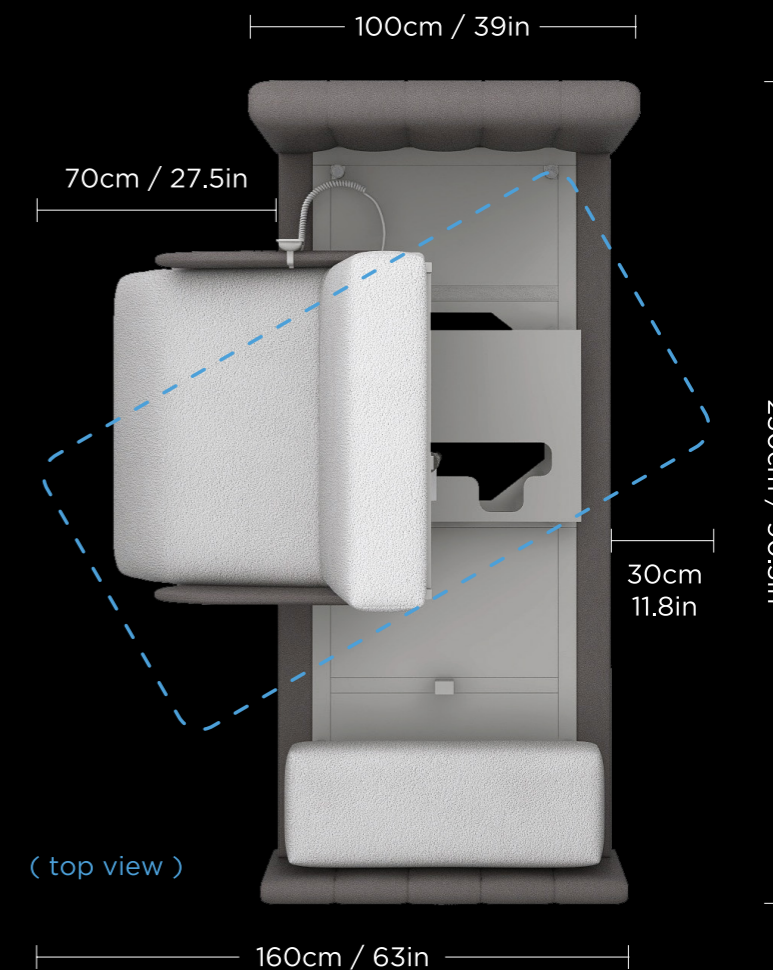

WATCH VIDEO

Step 1

Head Elevation

Step 2

Leg Elevation

Step 3

Steady Rotation

Step 4

Easy To Get Out

Multifunctional Design One-Click Control

90° rotation helps users to get in and out of bed easily.

WATCH VIDEO

90° Rotation
Get Out Of Bed

Rotate 90°
(easy to get out)

Orin Rotation Bed Dimension

2 Bed Models for Selection

Left Rotation | Right Rotation

WATCH VIDEO

Air Massage with Heating Option

The massage airbags consist of four independently controllable airbags that are installed inside the mattress for use. Three massage modes can be achieved by inflating and deflating the airbags. The waist airbags can also function as lumbar support. If there is no operation, the airbags will automatically stop running after 45 minutes.