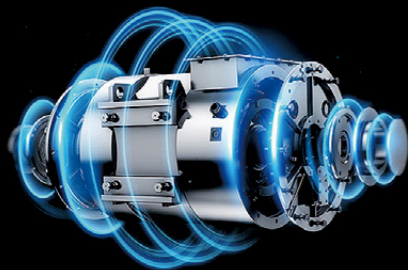

German Technology

High Efficiency / Silent / Safe & Stable

German Technology

Head & Foot Articulation

One Touch Flat

170kg Bearing Capacity

< 50dB Low Noise
> 25000^{order} Durable
> 170kg Stable Load-Bearing
Flame Retardant Medical Standard