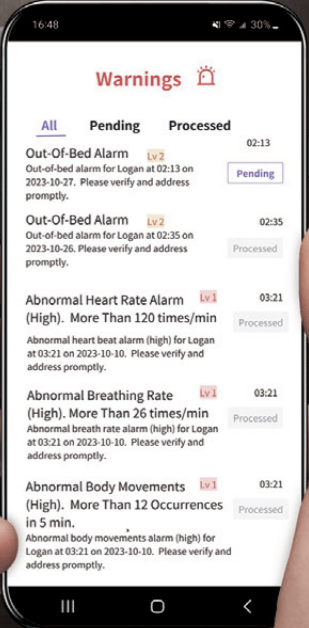

Our Customer Profiles

Diabetes	Cancer
Pregnancy	Stroke
Acid Reflux	Arthritis
Sleep Deprivation	Wheelchair Bound

All-In-One Features

Ergonomic Design	90° Rotation Get Out Of Bed	4D Air Fiber Mattress Washable & Breathable	German Technology	Zero-G	Head & Foot Articulation	One Touch Flat	Air Chamber Massage
Heating	170kg Bearing Capacity	Sideboards Protection	Adjustable Height	Wired Remote	Sleep & Health Monitoring	Sleep Report	Out of Bed Alarm

WATCH VIDEO

orin

Ergonomic Design

Like nothing else on the market today, Orin provides care, comfort, security and independence to the highest standard through our innovative product design.

Orin Rotation Bed

Key Features

- Multifunctional Design
- Silent & Durable German Motor
- One-Touch 90° Rotation Bed
- Head (90°) and Foot (35°) Elevation
- Air Chamber Massage
- Heating
- Air Fiber Breathable Mattress
- Sideboards & Safety Belt For Protection
- US FDA Registered For Bed & Mattress
- Sleep & Health Monitoring Apps
- 170kg Weight Capacity